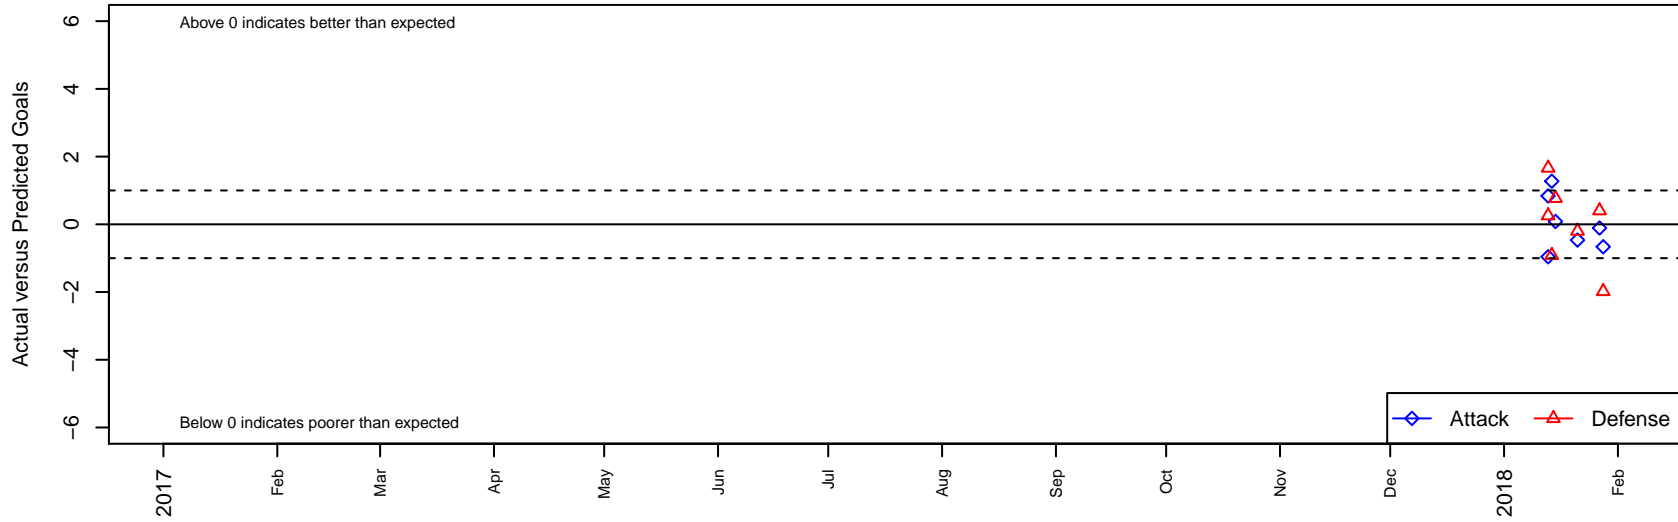

Rogue Valley Timbers Red G02

Rogue Valley SC
 Medford, OR
 G02 total strength=1556
 attack=19.09 defense=9.86
 spr league = PTT Win G02 Premier
 notes= Elliot-Burke 2014

alt names used:
 Rogue Valley Timbers U16G
 RV Timbers 02G Red

Venues played:
 2017 Portland Winter Showcase U16
 2017 PTT Winter G02 Premier

Rogue Valley Timbers Red G02
 Dots are actual minus expected GF (blue circles) and GA (red triangles).
 Blue line is smoothed change in attack strength. Red is smoothed change in defense strength.